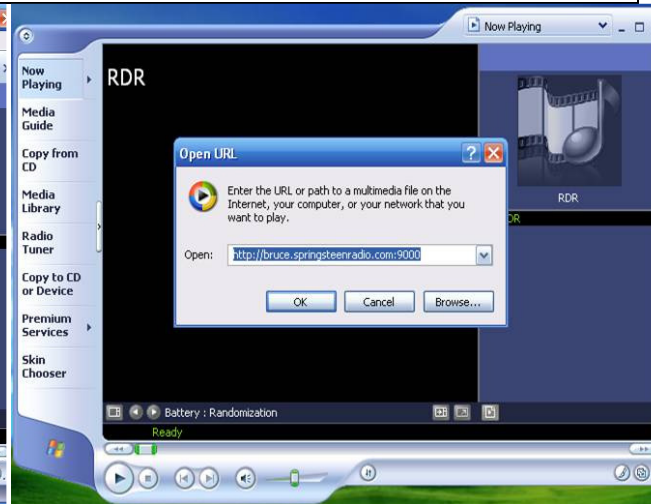

LISTENING WITH WINDOWS MEDIA PLAYER

Here's the way to get Windows Media Player to work with our stream:

Step #1: Select "Open URL" from the File menu :

Step #2: Type in the URL for our stream:

TIP: You can press CTRL + U to Open a URL!!