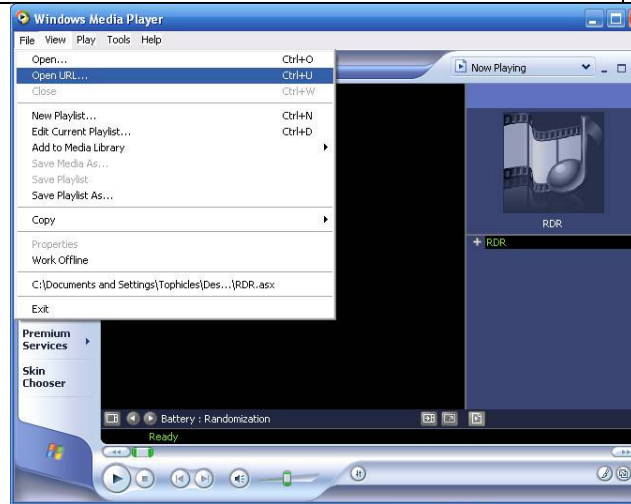

LISTENING WITH WINDOWS MEDIA PLAYER

Here's the way to get Windows Media Player to work with our stream:

Step #1: Select "Open URL" from the File menu :

Step #2: Type in the URL for our stream:

TIP: You can press CTRL + U to Open a URL!!